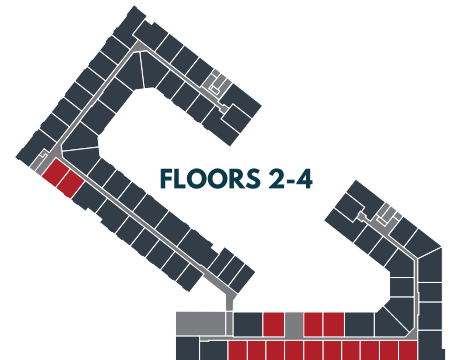

APARTMENT A5 | 1 BED | 1 BATH | 706-807 SQ FT

MAIN FLOOR

FLOORS 2-4

Floor plans are artist renderings and actual plans may be different. Slight variations to floor plans may exist based on location in building.