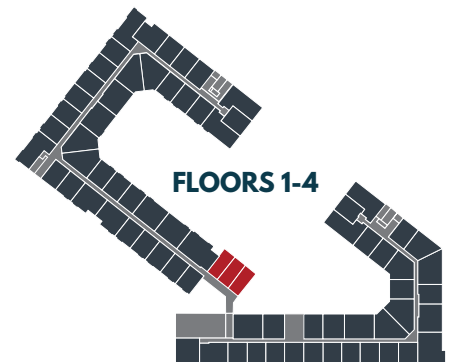

APARTMENT S1 | STUDIO | 611 SQ FT

Floor plans are artist renderings and actual plans may be different. Slight variations to floor plans may exist based on location in building.